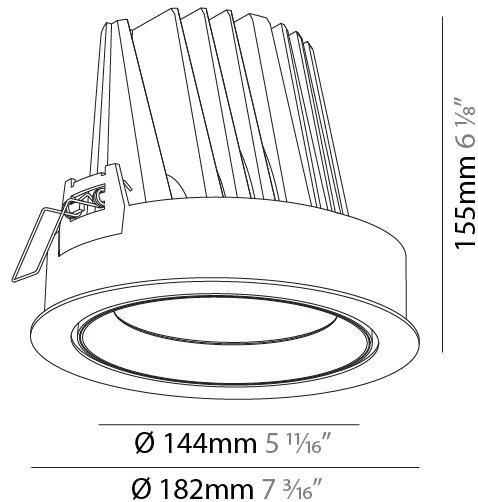

RATINGS AND CERTIFICATIONS

Certified By: Certified for North American Standards
IP rating: IP20

177mm 6 15/16"	180mm 7 1/16"	10 | 15mm 3/8" | 9/16"	30°	355°		
A