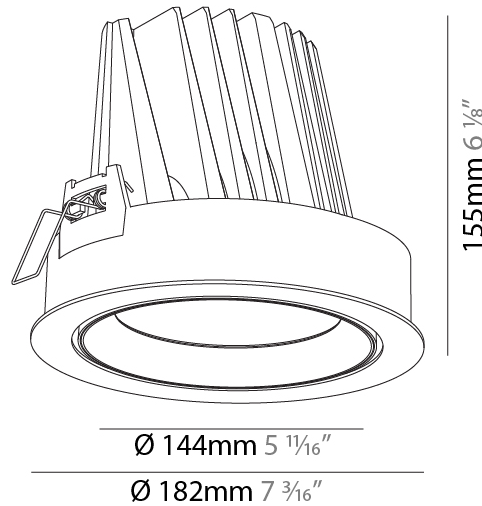

GENERAL

Series: Mechaniq Round
Brand: Prolicht
Division: Architectural
Mounting Type: Recessed
Mounting Location: Ceiling
Subcategory: Downlight

PHYSICAL

Shape: Round
Diameter (mm): 182
Diameter (in): 7 3/16
Height (mm): 155
Height (in): 6 1/8
Ceiling Thickness (mm): 10 / 12.5 / 15
Ceiling Thickness (in): 3/8 or 1/2 or 9/16
Min. Recessing Depth (mm): 180
Min. Recessing Depth (in): 7 1/16
Light Distribution: Adjustable / Downlight
Weight (kg): 1.736
Weight (lbs): 3.83
Fixture Finish: SSR / BKV / CWI / CRY / HAB / UFT / ITA / RUA / FTG / MYG / LOD / PUS / FRO / FUP / KIA / POP / BLS / SPG / MEY / GOH / GUM / CHC / COM / ABZ / JAG / OBR / MOS / ROR
Fixture Material: Aluminum Die Cast
Cut-out Measurements: 177mm / 6 15/16"

ELECTRICAL

Lamp Type: LED (Zhaga Standard)
Input Wattage (W): 46.2
Total Output Wattage (W): 41.9
Dimming: Tri-Mode (Non-Dimming and Phase Dimming (120Vac only) and 0-10V Dimming)
Driver Included: No
Driver Location: Recessed Housing
Driver Type: Constant Current - Universal
Driver Class: Class 2
Housing: See components
Input Voltage (V): 120 - 277
Constant Current (MA): 1050

LED

Number of LEDs: 1
Color Temperature (°K): 2700 / 3000 / 3500 / 4000
Max. Delivered Lumen (lm): 4030 / 4130 / 4342 / 4430
CRI: >90 CRI
Lamp Life (hrs): 50000

OPTICAL

Reflector: 12 / 24 / 40
Adjustability: Rotational 355°; Tilt 30°

RATINGS AND CERTIFICATIONS

Certified By: Certified for North American Standards
IP rating: IP20