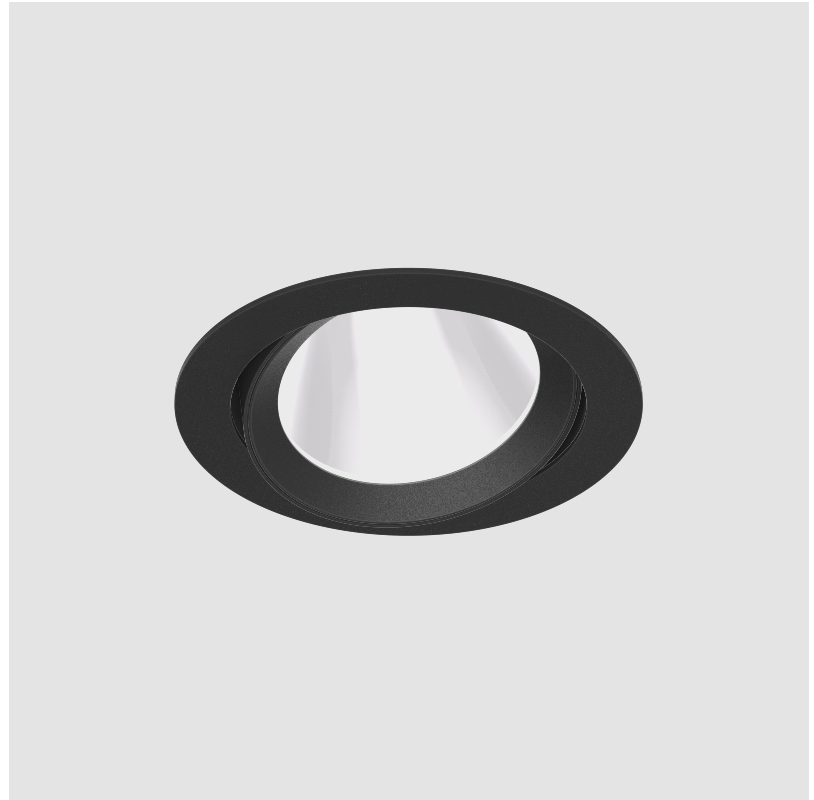

GENERAL

Series: Mechaniq Round
Brand: Prolicht
Division: Architectural
Mounting Type: Recessed
Mounting Location: Ceiling
Subcategory: Downlight

PHYSICAL

Shape: Round
Diameter (mm): 130
Diameter (in): 5 1/8
Height (mm): 108
Height (in): 4 1/4
Ceiling Thickness (mm): 10 / 12.5 / 15
Ceiling Thickness (in): 3/8 or 1/2 or 9/16
Min. Recessing Depth (mm): 130
Min. Recessing Depth (in): 5 1/8
Light Distribution: Adjustable / Downlight
Weight (kg): 0.707
Weight (lbs): 1.56
Fixture Finish: SSR / BKV / CWI / CRY / HAB / UFT / ITA / RUA / FTG / MYG / LOD / PUS / FRO / FUP / KIA / POP / BLS / SPG / MEY / GOH / GUM / CHC / COM / ABZ / JAG / OBR / MOS / ROR
Fixture Material: Aluminum Die Cast
Cut-out Measurements: 120mm / 4 3/4"

ELECTRICAL

Lamp Type: LED (Zhaga Standard)
Total Output Wattage (W): 12 / 15
Dimming: Tri-Mode (Non-Dimming and Phase Dimming (120Vac only) and 0-10V Dimming)
Driver Included: No
Driver Location: Recessed Housing
Driver Type: Constant Current - Universal
Housing: See components
Input Voltage (V): 120 - 277
Constant Current (MA): 350

LED

Number of LEDs: 1
Color Temperature (°K): 2700 / 3000 / 3500 / 4000
Max. Delivered Lumen (lm): 830 / 930 / 1010 / 1030
CRI: >90 CRI
Lamp Life (hrs): 50000

OPTICAL

Reflector°: 8
Adjustability: Rotational 355°, Tilt 30°

RATINGS AND CERTIFICATIONS

Certified By: Certified for North American Standards
IP rating: IP20

120mm 4 3/4"   130mm 5 1/8"   10 | 15mm 3/8" 9/16"   30°   355°

A