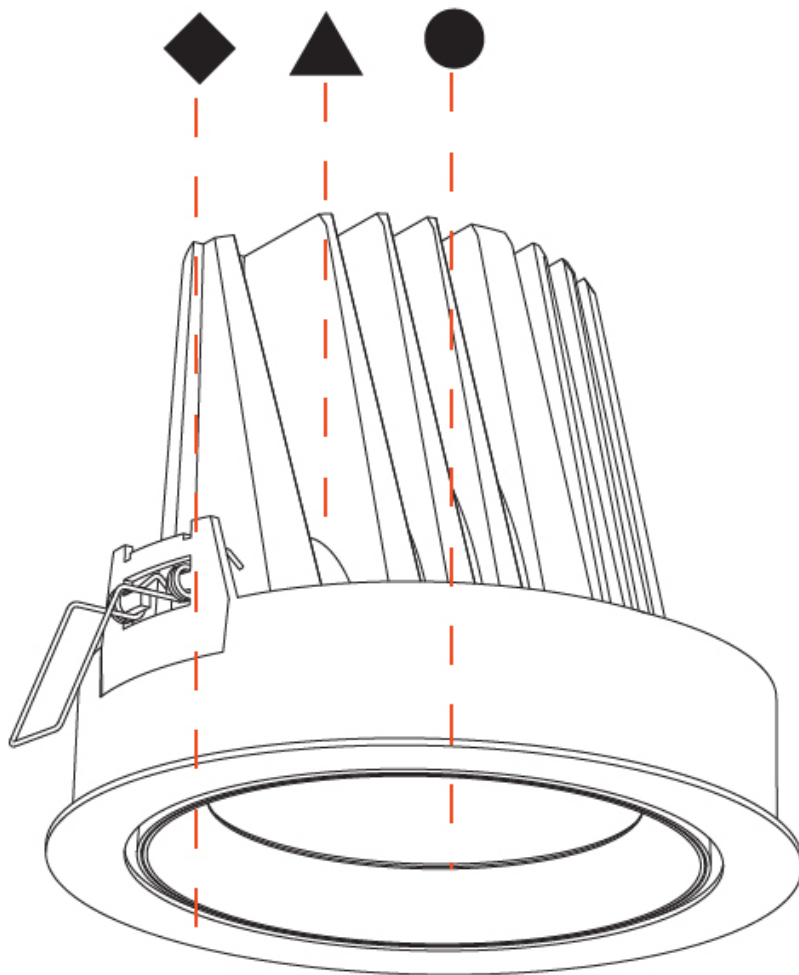

MECHANIQ ROUND RECESSED

A35043-

PROJECT _____

TYPE _____

SPECIFIER _____

QUANTITY _____

DATE _____