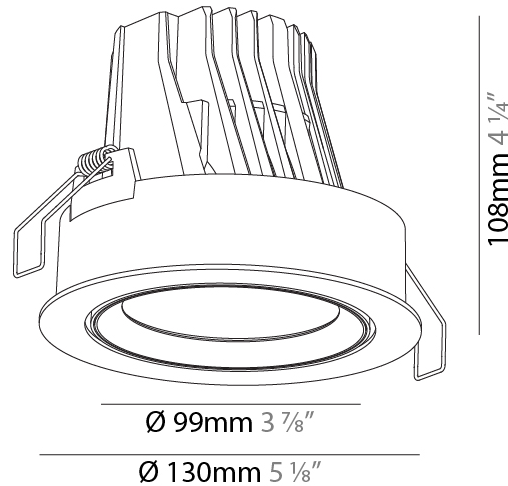

PHYSICAL

Shape: Round
Diameter (mm): 130
Diameter (in): 5 1/8
Height (mm): 108
Height (in): 4 1/4
Ceiling Thickness (mm): 10 / 12.5 / 15
Ceiling Thickness (in): 3/8 or 1/2 or 9/16
Min. Recessing Depth (mm): 130
Min. Recessing Depth (in): 5 1/8
Light Distribution: Adjustable / Downlight
Weight (kg): 0.707
Weight (lbs): 1.56
Fixture Finish: SSR / BKV / CWI / CRY / HAB / UFT / ITA / RUA / FTG / MYG / LOD / PUS / FRO / FUP / KIA / POP / BLS / SPG / MEY / GOH / GUM / CHC / COM / ABZ / JAG / OBR / MOS / ROR
Fixture Material: Aluminum Die Cast
Cut-out Measurements: 120mm / 4 3/4"

ELECTRICAL

Lamp Type: LED (Zhaga Standard)
Input Wattage (W): 28.6
Total Output Wattage (W): 26
Dimming: Tri-Mode (Non-Dimming and Phase Dimming (120Vac only) and 0-10V Dimming)
Driver Included: No
Driver Location: Recessed Housing
Driver Type: Constant Current - Universal
Driver Class: Class 2
Housing: See components
Input Voltage (V): 120 - 277
Constant Current (MA): 700

LED

Number of LEDs: 1
Color Temperature (°K): 2700 / 3000 / 3500 / 4000
Max. Delivered Lumen (lm): 2960 / 3030 / 3185 / 3250
CRI: >90 CRI
Lamp Life (hrs): 50000

OPTICAL

Reflector: 18 / 26 / 40
Adjustability: Rotational 355°; Tilt 30°

RATINGS AND CERTIFICATIONS

Certified By: Certified for North American Standards
IP rating: IP20

PROJECT	_____
TYPE	_____
SPECIFIER	_____
QUANTITY	_____
DATE	_____