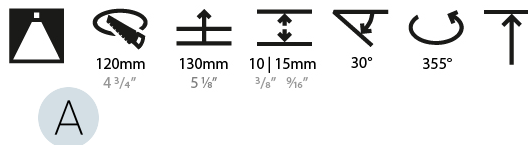

PHYSICAL

Shape: Round
Diameter (mm): 130
Diameter (in): 5 1/8
Height (mm): 108
Height (in): 4 1/4
Ceiling Thickness (mm): 10 / 12.5 / 15
Ceiling Thickness (in): 3/8 or 1/2 or 9/16
Min. Recessing Depth (mm): 130
Min. Recessing Depth (in): 5 1/8
Light Distribution: Adjustable / Downlight
Weight (kg): 0.707
Weight (lbs): 1.56
Fixture Finish: SSR / BKV / CWI / CRY / HAB / UFT / ITA / RUA / FTG / MYG / LOD / PUS / FRO / FUP / KIA / POP / BLS / SPG / MEY / GOH / GUM / CHC / COM / ABZ / JAG / OBR / MOS / ROR
Fixture Material: Aluminum Die Cast
Cut-out Measurements: 120mm / 4 3/4"

ELECTRICAL

Lamp Type: LED (Zhaga Standard)
Input Wattage (W): 28.6
Total Output Wattage (W): 26
Dimming: Tri-Mode (Non-Dimming and Phase Dimming (120Vac only) and 0-10V Dimming)
Driver Included: No
Driver Location: Recessed Housing
Driver Type: Constant Current - Universal
Driver Class: Class 2
Housing: See components
Input Voltage (V): 120 - 277
Constant Current (MA): 700

LED

Number of LEDs: 1
Color Temperature (°K): 2700 / 3000 / 3500 / 4000
Max. Delivered Lumen (lm): 2960 / 3030 / 3185 / 3250
CRI: >90 CRI
Lamp Life (hrs): 50000

OPTICAL

Reflector: 18 / 26 / 40
Adjustability: Rotational 355°; Tilt 30°

RATINGS AND CERTIFICATIONS

Certified By: Certified for North American Standards
IP rating: IP20

PROJECT	_____
TYPE	_____
SPECIFIER	_____
QUANTITY	_____
DATE	_____