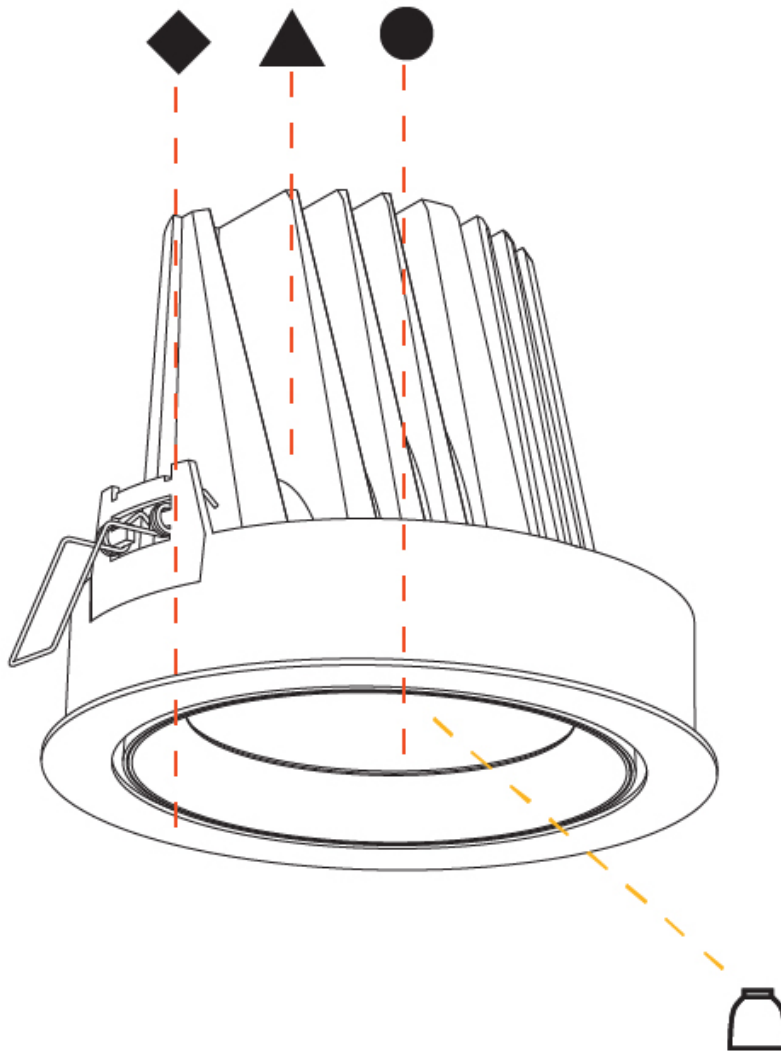

MECHANIQ ROUND RECESSED

A35046-

PROJECT	_____
TYPE	_____
SPECIFIER	_____
QUANTITY	_____
DATE	_____

A