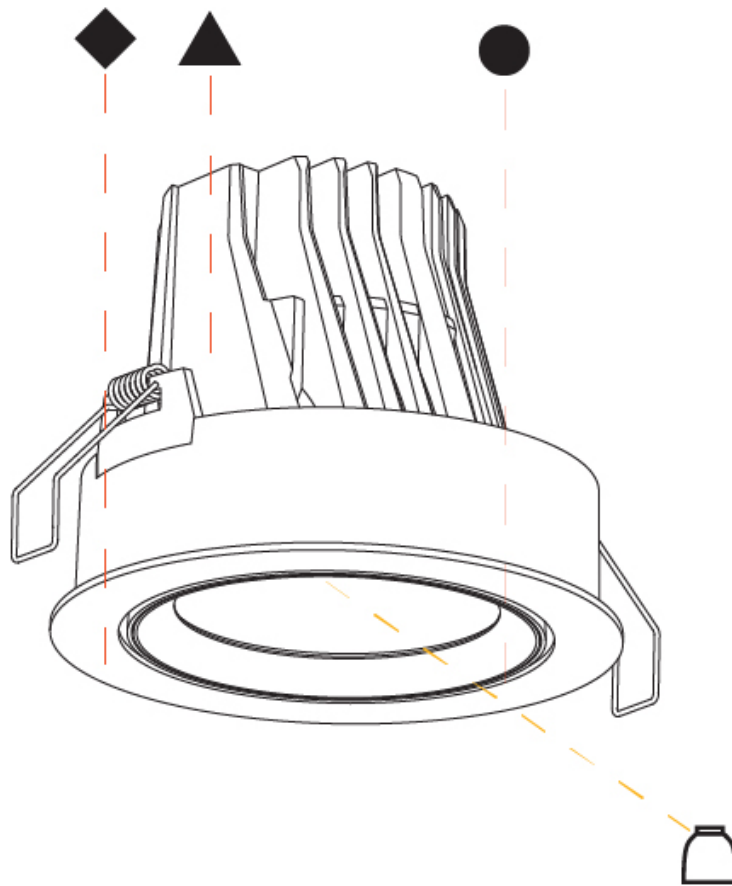

MECHANIQ ROUND RECESSED

A35040-

PROJECT

TYPE

SPECIFIER

QUANTITY

DATE

A