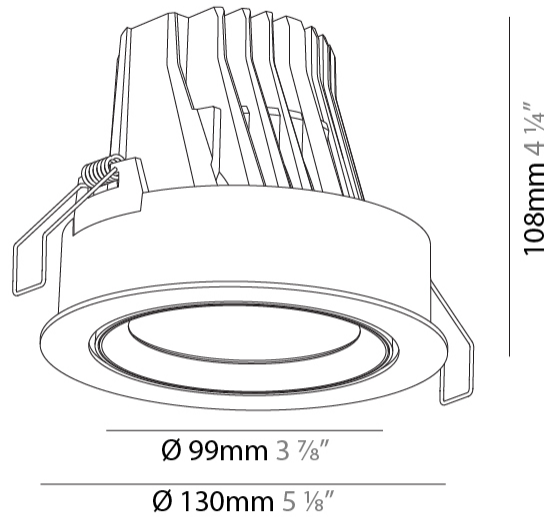

#### PHYSICAL

Shape: Round  
 Diameter (mm): 130  
 Diameter (in): 5 1/8  
 Height (mm): 108  
 Height (in): 4 1/4  
 Ceiling Thickness (mm): 10 / 12.5 / 15  
 Ceiling Thickness (in): 3/8 or 1/2 or 9/16  
 Min. Recessing Depth (mm): 130  
 Min. Recessing Depth (in): 5 1/8  
 Light Distribution: Adjustable / Downlight  
 Weight (kg): 0.707  
 Weight (lbs): 1.56  
 Fixture Finish: SSR / BKV / CWI / CRY / HAB / UFT / ITA / RUA / FTG / MYG / LOD / PUS / FRO / FUP / KIA / POP / BLS / SPG / MEY / GOH / GUM / CHC / COM / ABZ / JAG / OBR / MOS / ROR  
 Fixture Material: Aluminum Die Cast  
 Cut-out Measurements: 120mm / 4 3/4"

#### RATINGS AND CERTIFICATIONS

Certified By: Certified for North American Standards  
 IP rating: IP20

120mm 4 3/4"    130mm 5 1/8"    10 | 15mm 3/8" 9/16"    30°    355°

A