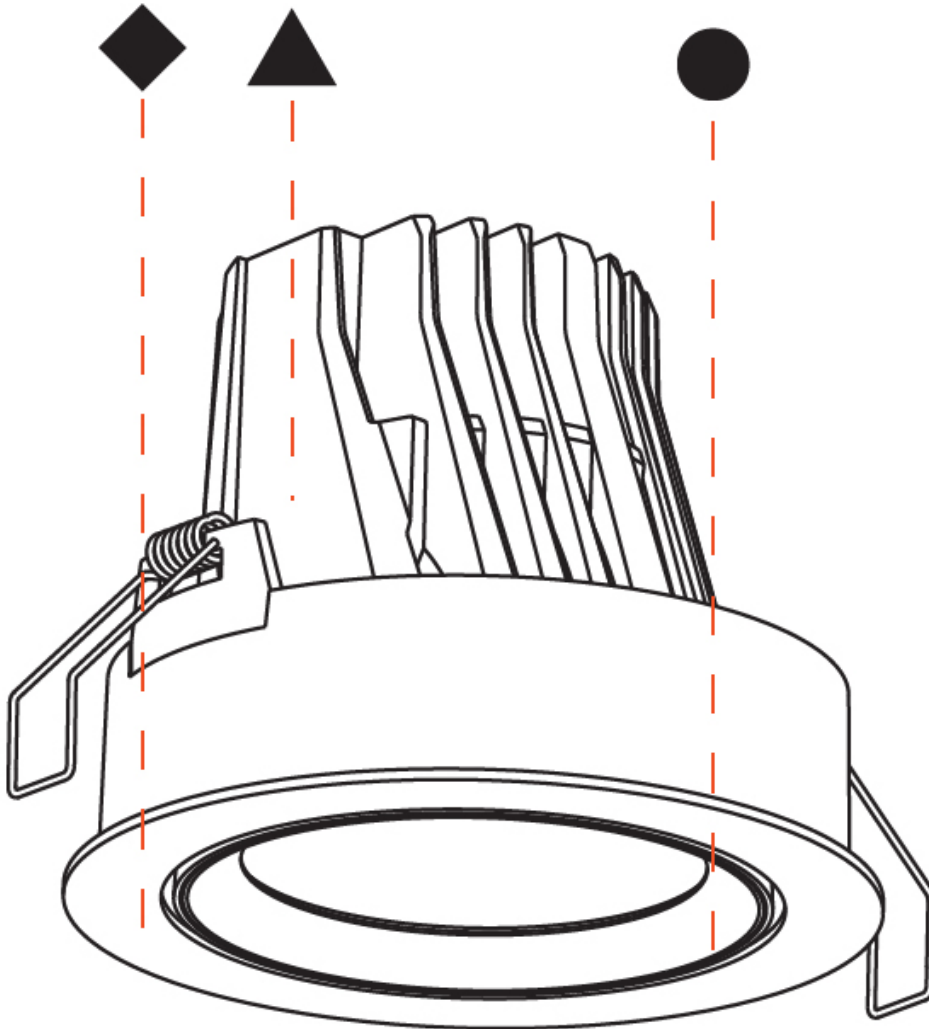

MECHANIQ ROUND RECESSED

A35037-

PROJECT

TYPE

SPECIFIER

QUANTITY

DATE

A