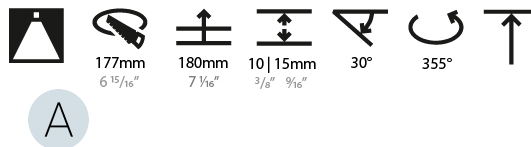

GENERAL

Series: Mechaniq Round
Brand: Prolicht
Division: Architectural
Mounting Type: Recessed
Mounting Location: Ceiling
Subcategory: Downlight

PHYSICAL

Shape: Round
Diameter (mm): 182
Diameter (in): 7 3/16
Height (mm): 155
Height (in): 6 1/8
Ceiling Thickness (mm): 10 / 12.5 / 15
Ceiling Thickness (in): 3/8 or 1/2 or 9/16
Min. Recessing Depth (mm): 180
Min. Recessing Depth (in): 7 1/16
Light Distribution: Adjustable / Downlight
Weight (kg): 1.736
Weight (lbs): 3.83
Fixture Finish: SSR / BKV / CWI / CRY / HAB / UFT / ITA / RUA / FTG / MYG / LOD / PUS / FRO / FUP / KIA / POP / BLS / SPG / MEY / GOH / GUM / CHC / COM / ABZ / JAG / OBR / MOS / ROR
Fixture Material: Aluminum Die Cast
Cut-out Measurements: 177mm / 6 15/16"

ELECTRICAL

Lamp Type: LED (Zhaga Standard)
Input Wattage (W): 46.2
Total Output Wattage (W): 41.9
Dimming: Tri-Mode (Non-Dimming and Phase Dimming (120Vac only) and 0-10V Dimming)
Driver Included: No
Driver Location: Recessed Housing
Driver Type: Constant Current - Universal
Driver Class: Class 2
Housing: See components
Input Voltage (V): 120 - 277
Constant Current (MA): 1050

LED

Number of LEDs: 1
Color Temperature (°K): 2700 / 3000 / 3500 / 4000
Max. Delivered Lumen (lm): 4030 / 4130 / 4342 / 4430
CRI: >90 CRI
Lamp Life (hrs): 50000

OPTICAL

Reflector: 12 / 24 / 40
Adjustability: Rotational 355°; Tilt 30°

RATINGS AND CERTIFICATIONS

Certified By: Certified for North American Standards
IP rating: IP20